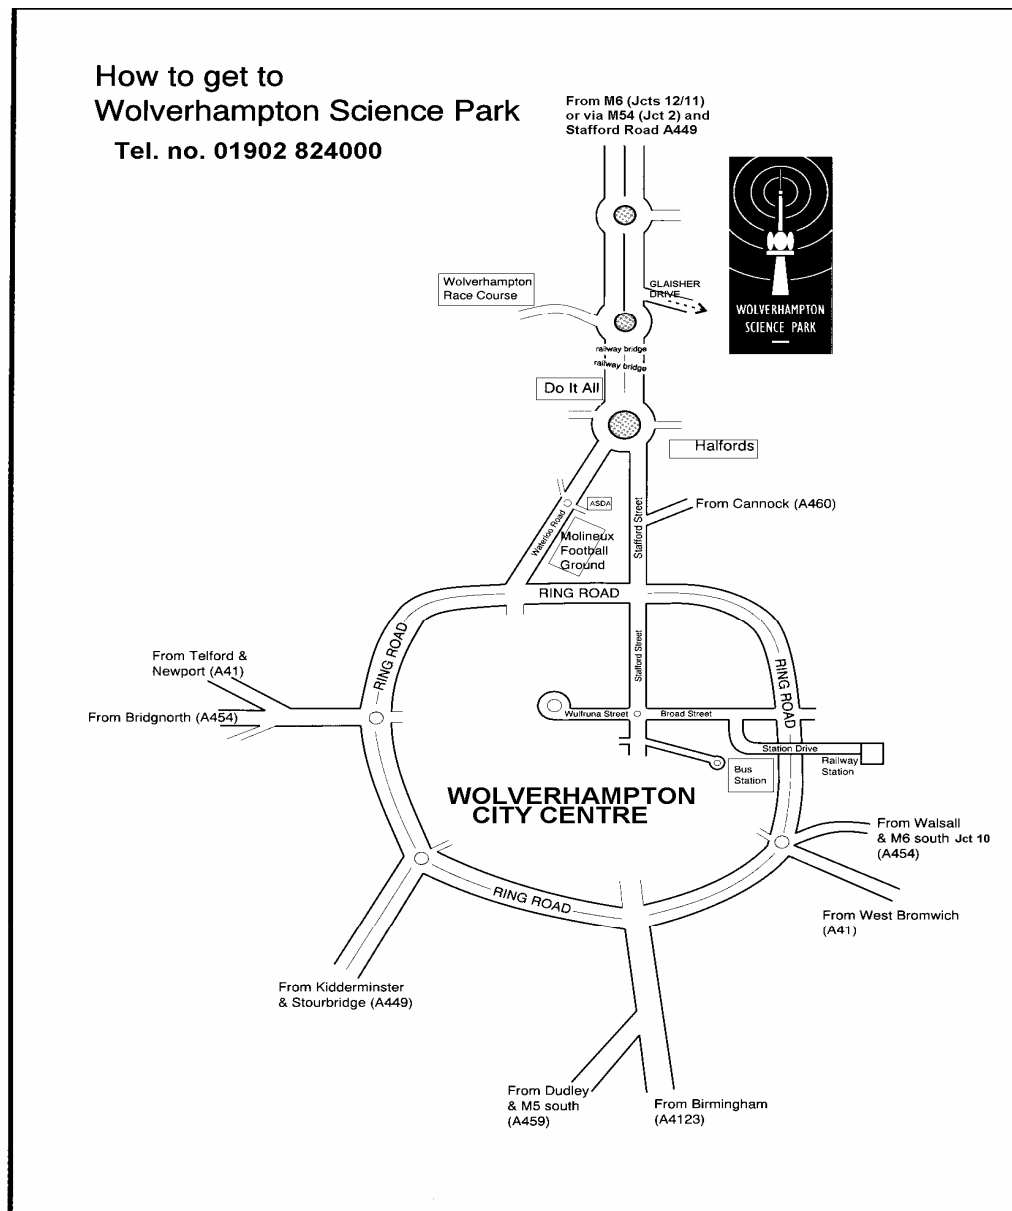

### WatStech Ltd. is located at The Technology Centre in Wolverhampton Science Park

By Car;

- Take the A449 Stafford Road off the Wolverhampton Ring Road (see map below)

By Rail

- Wolverhampton Railway Station (Virgin West Coast Line) is a few minutes taxi drive from the Science Park
- The station is next to the Bus Terminal for major bus routes (nos. 506, 532 & 533) which stop along the Stafford Road for the Science Park